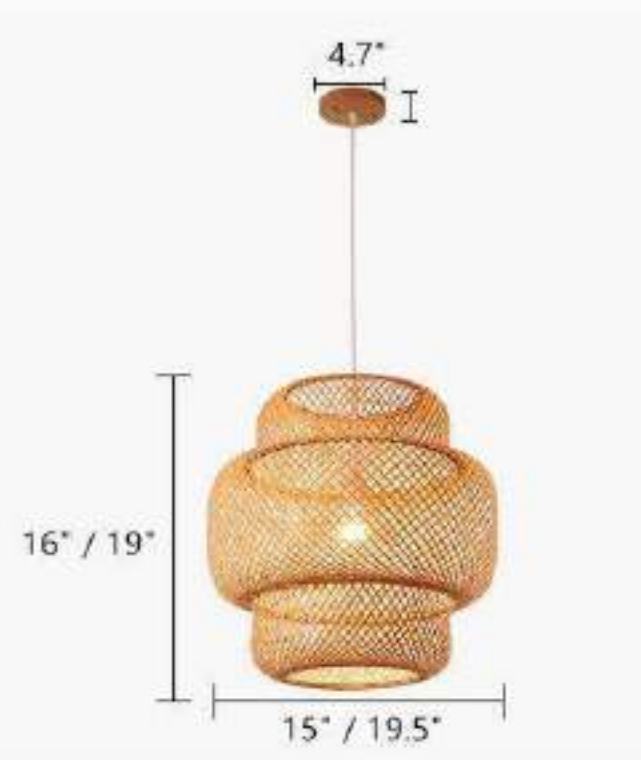

Height: 20 cm | 7.9 inches *

Weight: 2.05 kg | 4.6 lbs *

* Measurements & weight displayed do not include any selected add-on

Width: 24 cm | 9.5 inches *
Height: 19 cm | 7.5 inches *
Weight: 2.1 kg | 4.7 lbs *

Width: 37 cm | 14.6 inches *
Height: 26 cm | 10.3 inches *
Weight: 2.74 kg | 6.1 lbs *

Width: 49 cm | 19.3 inches *
Height: 34 cm | 13.4 inches *
Weight: 3.14 kg | 7 lbs *

the Edited life

Size S: 50cm/19.7in
Size M: 60cm/23.6in
Size L: 70cm/27.6in
Size: 80cm/31.5in

Width: 42 cm | 16.6 inches *
Depth: 42 cm | 16.6 inches *
Height: 58 cm | 22.9 inches *
Weight: 1.55 kg | 3.5 lbs *

Width: 49 cm | 19.3 inches *
Depth: 49 cm | 19.3 inches *
Height: 50 cm | 19.7 inches *
Weight: 2.2 kg | 4.9 lbs *

Width: 29 cm | 11.5 inches *
Depth: 29 cm | 11.5 inches *
Height: 30 cm | 11.9 inches *
Weight: 0.85 kg | 1.9 lbs *

Width: 38 cm | 15 inches *
Depth: 38 cm | 15 inches *
Height: 40 cm | 15.8 inches *
Weight: 1.35 kg | 3 lbs *