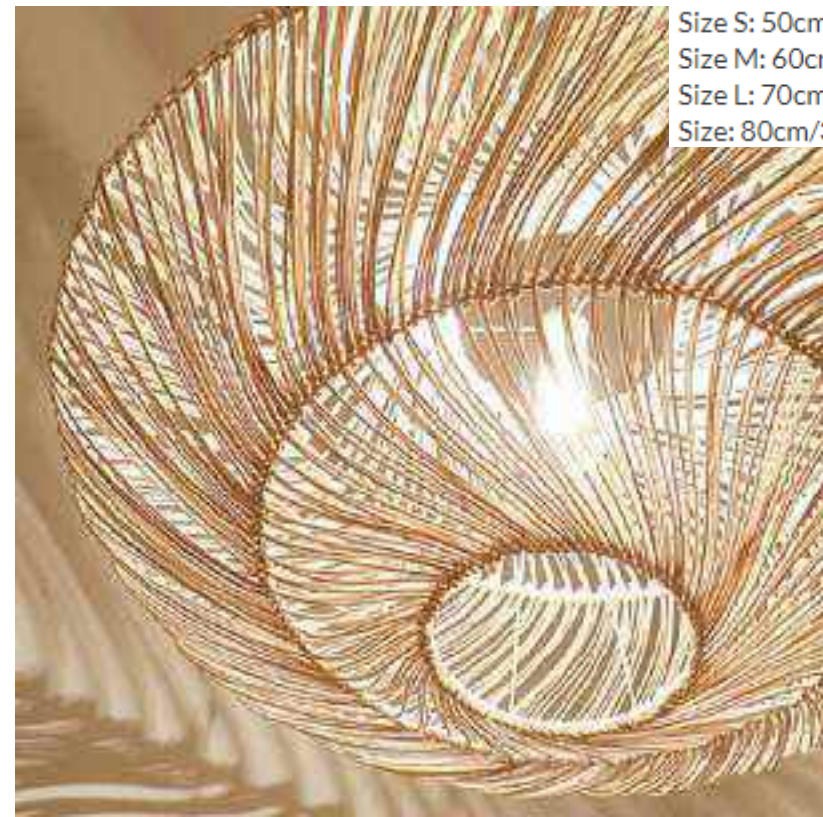

Width: 37 cm | 14.6 inches *
Height: 26 cm | 10.3 inches *
Weight: 2.74 kg | 6.1 lbs *

Width: 49 cm | 19.3 inches *
Height: 34 cm | 13.4 inches *
Weight: 3.14 kg | 7 lbs *

the Edited life

Size S: 50cm/19.7in
Size M: 60cm/23.6in
Size L: 70cm/27.6in
Size: 80cm/31.5in

— Dia: 18" —

H: 22"

— Dia: 22" —

STYLE D

H: 15"

— Dia: 18" —

A

S