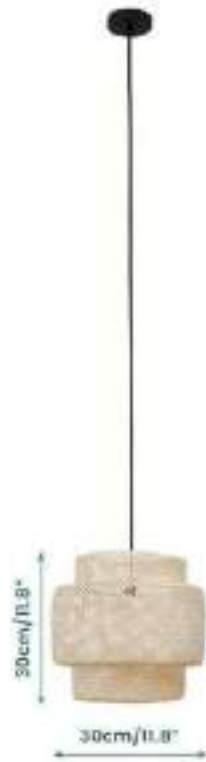

Height: 20 cm | 7.9 inches *

Weight: 2.05 kg | 4.6 lbs *

* Measurements & weight displayed do not include any selected add-on

Width: 24 cm | 9.5 inches *
Height: 19 cm | 7.5 inches *
Weight: 2.1 kg | 4.7 lbs *

Width: 29 cm | 11.5 inches *
Depth: 29 cm | 11.5 inches *
Height: 30 cm | 11.9 inches *
Weight: 0.85 kg | 1.9 lbs *

Width: 38 cm | 15 inches *
Depth: 38 cm | 15 inches *
Height: 40 cm | 15.8 inches *
Weight: 1.35 kg | 3 lbs *

Product SKU	BL4902
Dimensions (h x w x d)	25 x 30 x 30cm
Weight	0.44kg

Product SKU

NJ101

Dimensions (h x w x d)

48 x 30 x 30cm

Size S

Size M

Size L

Style A

38cm

Size S

40cm

50cm

Size M

45cm

Style C