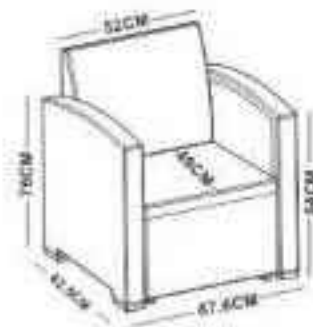

1 x Nivala Rope Daybed with Natural base cushion & scatters.
D 151 x W 146 x H 76cm

ITEM: SS-202

EN581
Patent NO.:2019307018264
EU IPO No 008035992-0002

ITEM:SS-202	Cushion 5cm	Cushion 8cm
G.W.	39.7kg	40.8kg
N.W.	35.7kg	36.8kg
Carton size	115*78.5*64cm	115*84.5*64cm
40HQ	120set	112set

ITEM: SS-203

EN581

Patent NO.:2019307018264

EU IPO No 008035992-0002

ITEM:SS-203	Cushion 5cm	Cushion 8cm
G.W.	24.2kg	24.7kg
N.W.	20.5kg	21kg
Carton size	78*74*64cm	78*78*64cm
40HQ	198set	192set

ITEM: SS-231