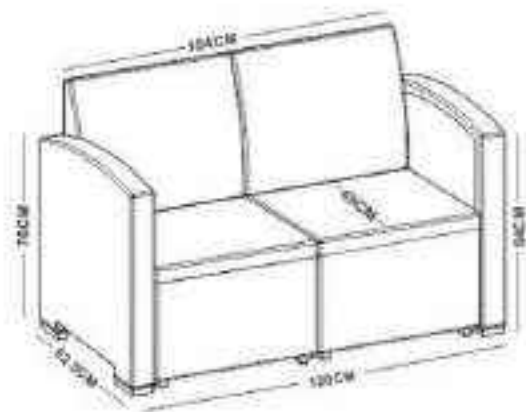

1 x Nivala Rope Daybed with Natural base cushion & scatters.
D 151 x W 146 x H 76cm

ITEM: SS-202

EN581
Patent NO.:2019307018264
EU IPO No 008035992-0002

ITEM:SS-202	Cushion 5cm	Cushion 8cm
G.W.	39.7kg	40.8kg
N.W.	35.7kg	36.8kg
Carton size	115*78.5*64cm	115*84.5*64cm
40HQ	120set	112set

ITEM: SS-203

EN581

Patent NO.:2019307018264

EU IPO No 008035992-0002

ITEM:SS-203	Cushion 5cm	Cushion 8cm
G.W.	24.2kg	24.7kg
N.W.	20.5kg	21kg
Carton size	78*74*64cm	78*78*64cm
40HQ	198set	192set

ITEM: SS-231

Width: 29 cm | 11.5 inches *
Depth: 29 cm | 11.5 inches *
Height: 30 cm | 11.9 inches *
Weight: 0.85 kg | 1.9 lbs *

Width: 38 cm | 15 inches *
Depth: 38 cm | 15 inches *
Height: 40 cm | 15.8 inches *
Weight: 1.35 kg | 3 lbs *