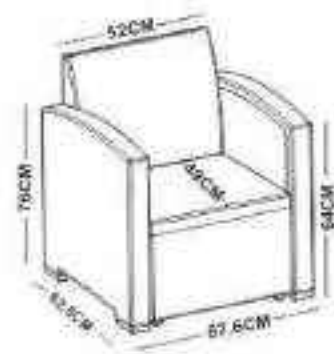

1 x Nivala Rope Daybed with Natural base cushion & scatters.
D 151 x W 146 x H 76cm

ITEM: SS-202

EN581
Patent NO.:2019307018264
EU IPO No 008035992-0002

ITEM:SS-202	Cushion 5cm	Cushion 8cm
G.W.	39.7kg	40.8kg
N.W.	35.7kg	36.8kg
Carton size	115*78.5*64cm	115*84.5*64cm
40HQ	120set	112set

ITEM: SS-203

EN581

Patent NO.:2019307018264

EU IPO No 008035992-0002

ITEM:SS-203	Cushion 5cm	Cushion 8cm
G.W.	24.2kg	24.7kg
N.W.	20.5kg	21kg
Carton size	78*74*64cm	78*78*64cm
40HQ	198set	192set

ITEM: SS-231

SIZE

Dia 40cm x H 35cm / Ø 15.8" x H 13.8"

Dia 40cm x H 58cm / Ø 15.8" x H 22.8"

Dia 50cm x H 45cm / Ø 19.7" x H 17.7"

Dia 50cm x H 70cm / Ø 19.7" x H 27.6"

Dia 60cm x H 45cm / Ø 23.6" x H 17.7"

Color

Black

Width: 29 cm | 11.5 inches *
Depth: 29 cm | 11.5 inches *
Height: 30 cm | 11.9 inches *
Weight: 0.85 kg | 1.9 lbs *

Width: 38 cm | 15 inches *
Depth: 38 cm | 15 inches *
Height: 40 cm | 15.8 inches *
Weight: 1.35 kg | 3 lbs *