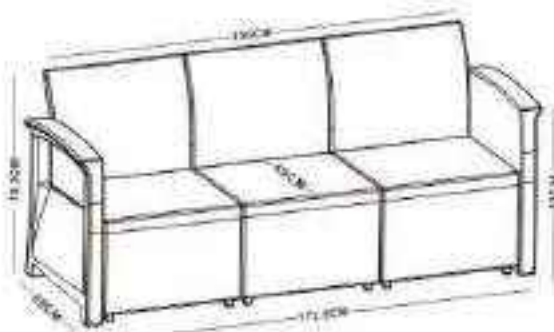

1 x Nivala Rope Daybed with Natural base cushion & scatters.
D 151 x W 146 x H 76cm

ITEM: SS-202

EN581
Patent NO.:2019307018264
EU IPO No 008035992-0002

ITEM:SS-202	Cushion 5cm	Cushion 8cm
G.W.	39.7kg	40.8kg
N.W.	35.7kg	36.8kg
Carton size	115*78.5*64cm	115*84.5*64cm
40HQ	120set	112set

ITEM: SS-203

EN581

Patent NO.:2019307018264

EU IPO No 008035992-0002

ITEM:SS-203	Cushion 5cm	Cushion 8cm
G.W.	24.2kg	24.7kg
N.W.	20.5kg	21kg
Carton size	78*74*64cm	78*78*64cm
40HQ	198set	192set

ITEM: SS-231

EN581
Patent NO.:201930701800X

ITEM:SS-231	Cushion 5cm	Cushion 8cm
G.W.	37.9kg	39.2kg
N.W.	33.1kg	34.4kg
Carton size	115*79*63cm	117*84.5*66cm
40HQ	120set	112set

ITEM: SS-232

EN581
Patent NO.:201930701800X

Width: 29 cm | 11.5 inches *
Depth: 29 cm | 11.5 inches *
Height: 30 cm | 11.9 inches *
Weight: 0.85 kg | 1.9 lbs *

Width: 38 cm | 15 inches *
Depth: 38 cm | 15 inches *
Height: 40 cm | 15.8 inches *
Weight: 1.35 kg | 3 lbs *