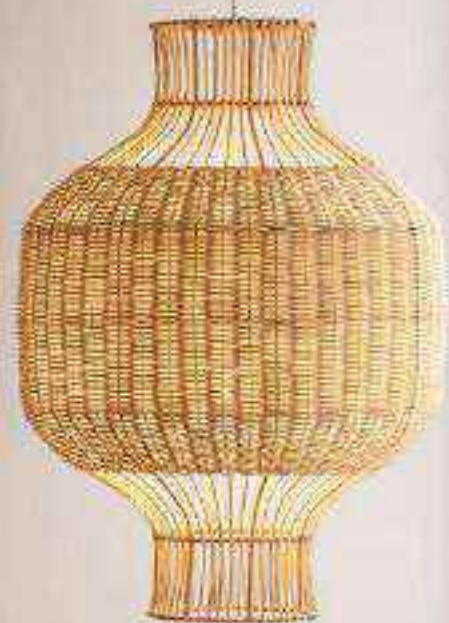

Width: 37 cm | 14.6 inches *
Height: 26 cm | 10.3 inches *
Weight: 2.74 kg | 6.1 lbs *

Width: 49 cm | 19.3 inches *
Height: 34 cm | 13.4 inches *
Weight: 3.14 kg | 7 lbs *

the Edited life

Size S: 50cm/19.7in
Size M: 60cm/23.6in
Size L: 70cm/27.6in
Size: 80cm/31.5in