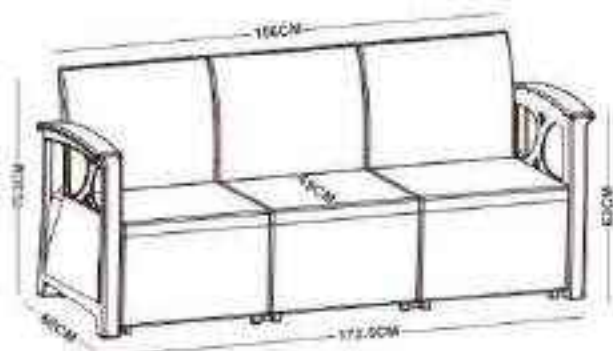

132set

ITEM: SS-271

EN581
Patent NO.: 2019307021356

ITEM:SS-271	Cushion 5cm	Cushion 8cm
G.W.	37.2kg	38.5kg
N.W.	32.4kg	33.7kg
Carton size	115*79*63cm	117*84.5*66cm
40HQ	120set	112set

ITEM: SS-272

EN581
Patent NO.:2019307021356

Width: 29 cm | 11.5 inches *
Depth: 29 cm | 11.5 inches *
Height: 30 cm | 11.9 inches *
Weight: 0.85 kg | 1.9 lbs *

Width: 38 cm | 15 inches *
Depth: 38 cm | 15 inches *
Height: 40 cm | 15.8 inches *
Weight: 1.35 kg | 3 lbs *