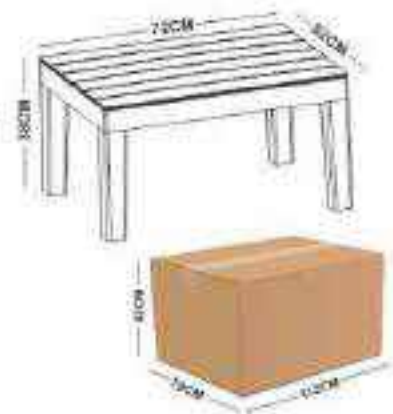

1 x Nivala Rope Daybed with Natural base cushion & scatters.
D 151 x W 146 x H 76cm

ITEM: SS-202

EN581
Patent NO.:2019307018264
EU IPO No 008035992-0002

ITEM:SS-202	Cushion 5cm	Cushion 8cm
G.W.	39.7kg	40.8kg
N.W.	35.7kg	36.8kg
Carton size	115*78.5*64cm	115*84.5*64cm
40HQ	120set	112set

ITEM: SS-203

EN581

Patent NO.:2019307018264

EU IPO No 008035992-0002

ITEM:SS-203	Cushion 5cm	Cushion 8cm
G.W.	24.2kg	24.7kg
N.W.	20.5kg	21kg
Carton size	78*74*64cm	78*78*64cm
40HQ	198set	192set

ITEM: SS-231

EN581
Patent NO.:201930701800X

ITEM:SS-231	Cushion 5cm	Cushion 8cm
G.W.	37.9kg	39.2kg
N.W.	33.1kg	34.4kg
Carton size	115*79*63cm	117*84.5*66cm
40HQ	120set	112set

ITEM: SS-232

EN581
Patent NO.:201930701800X